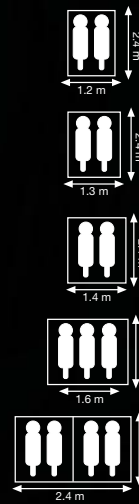

Under our policy of continuous improvement, we reserve the right to change specifications and design without prior notice. Photographs featured in this brochure may include optional equipment.

MODEL	STOCK CODE	WEIGHT	PACKED DIMENSIONS
Trailer Tent	972402	97 kg	220 x 140 x 30 cm
Optional Side Walls	972411	14 kg	

Measurements in cm
Ideal height of trailer rack 155 cms
from the ground

Lemon ad 799

ROOFTOP & TRAILER TENTS

Go Live It

Backed by 30 years of expertise, the latest technology and materials, Howling Moon's range of camping equipment lets you challenge the African outdoors.

MODEL	STOCK CODE	LENGTH	WIDTH	HEIGHT	WEIGHT	PACKED DIMENSIONS
Deluxe 1.2	972490	2.4 m	1.2 m	1.2 m	48 kg	130 x 130 x 36 cm
Deluxe 1.3	974003	2.4 m	1.3 m	1.2 m	52 kg	140 x 130 x 36 cm
Deluxe 1.4	972494	2.4 m	1.4 m	1.2 m	56 kg	150 x 130 x 36 cm
Deluxe 1.6	972580	2.4 m	1.6 m	1.2 m	66 kg	170 x 130 x 36 cm
Deluxe 2.4	972495	2.4 m	2.4 m	1.2 m	96 kg	260 x 130 x 36 cm

MODEL	STOCK CODE	LENGTH	WIDTH	HEIGHT	WEIGHT	PACKED DIMENSIONS
Tourer 1.2	972593	2.4 m	1.2 m	1.2 m	60 kg	130 x 130 x 36 cm
Tourer 1.4	972555	2.4 m	1.4 m	1.2 m	64 kg	150 x 130 x 36 cm
Tourer 1.6	972584	2.4 m	1.6 m	1.2 m	69 kg	170 x 130 x 36 cm
Tourer 2.4	972587	2.4 m	2.4 m	1.2 m	98 kg	260 x 130 x 36 cm