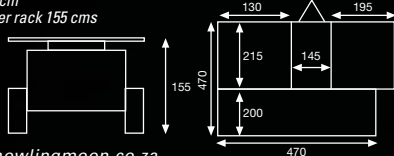

FEATURES

- 400 gms/sqm Polyester/cotton ripstop material. Fluoro carbon coated.
- 100mm thick high density foam mattress.
- Insect protected doors and windows.
- Side awning extension.
- Apex air vents.
- Internal cotton canvas condensation blanket.
- Zip detachable rear awning
- Zip detachable PVC groundsheet in main tent.
- Optional side walls available.

MODEL	STOCK CODE	WEIGHT	PACKED DIMENSIONS
Trailer Tent	972402	97 kg	220 x 140 x 30 cm
Optional Side Walls	972411	14 kg	

Measurements in cm
Ideal height of trailer rack 155 cms
from the ground

Lemon ad 799

ROOFTOP & TRAILER TENTS

Go Live It

Backed by 30 years of expertise, the latest technology and materials, Howling Moon's range of camping equipment lets you challenge the African outdoors.

Go live it, with Africa's best